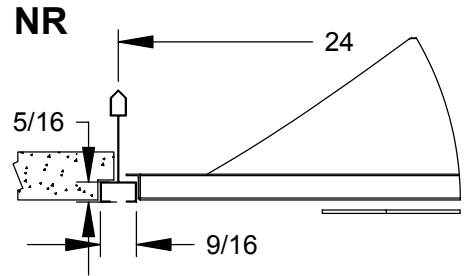

* For SF applications, a separate trim frame ships with a LT diffuser

Available Colors
White

* If Relief Rings are used, also see submittal RADUS05
Dimensions in inches

FILE: VSD1US	VSD 1 - Electronic Variable Volume Variable Geometry Square Diffuser United States Version	DATE	7/06	
SCALE		N.T.S.	DRW No.	RADUS02
CHECKED BY			REV	N/A