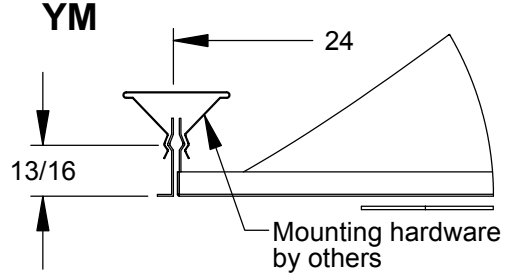

* For SF applications, a separate trim frame ships with a LT diffuser

Available Colors
White

* If Relief Rings are used, also see submittal RADUS05
Dimensions in inches

FILE: VSD1US	VSD 1 - Electronic Variable Volume Variable Geometry Square Diffuser United States Version	DATE	7/06	
SCALE		N.T.S.	DRW No.	RADUS02
CHECKED BY			REV	N/A