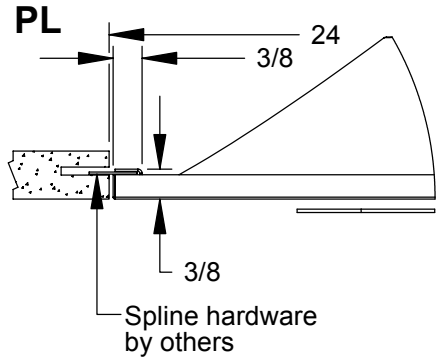

* For SF applications, a separate trim frame ships with a LT diffuser

Available Colors
White

* If Relief Rings are used, also see submittal RADUS05
Dimensions in inches

FILE: VSD1US	VSD 1 - Electronic Variable Volume Variable Geometry Square Diffuser United States Version	DATE	7/06	
SCALE		N.T.S.	DRW No.	RADUS02
CHECKED BY			REV	N/A